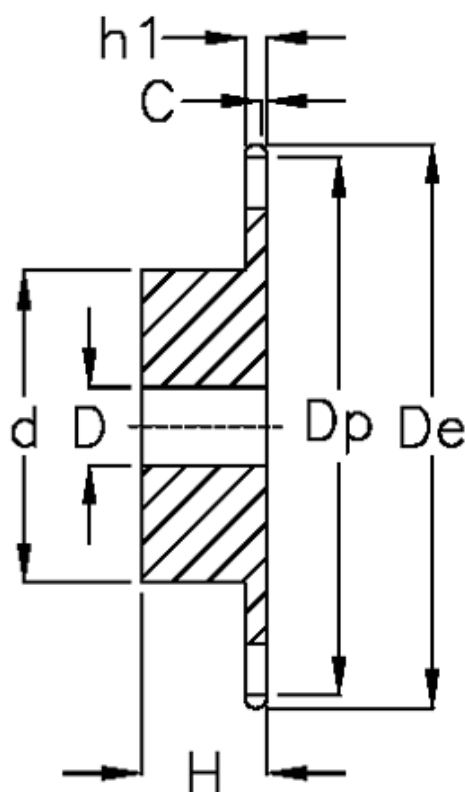

Article number: 616011002029

Description: Sprocket 05 B-1 Z=29 simplex
predrilled

Measures

C = 1
d = 40
D = $10 \pm 0,5$

De = 77.3
Dp = 73.99

For chain size = 8 x 3,0 mm

For chain type = 05 B-1

H = 16

h1 = 2.8

Number of teeth = 29